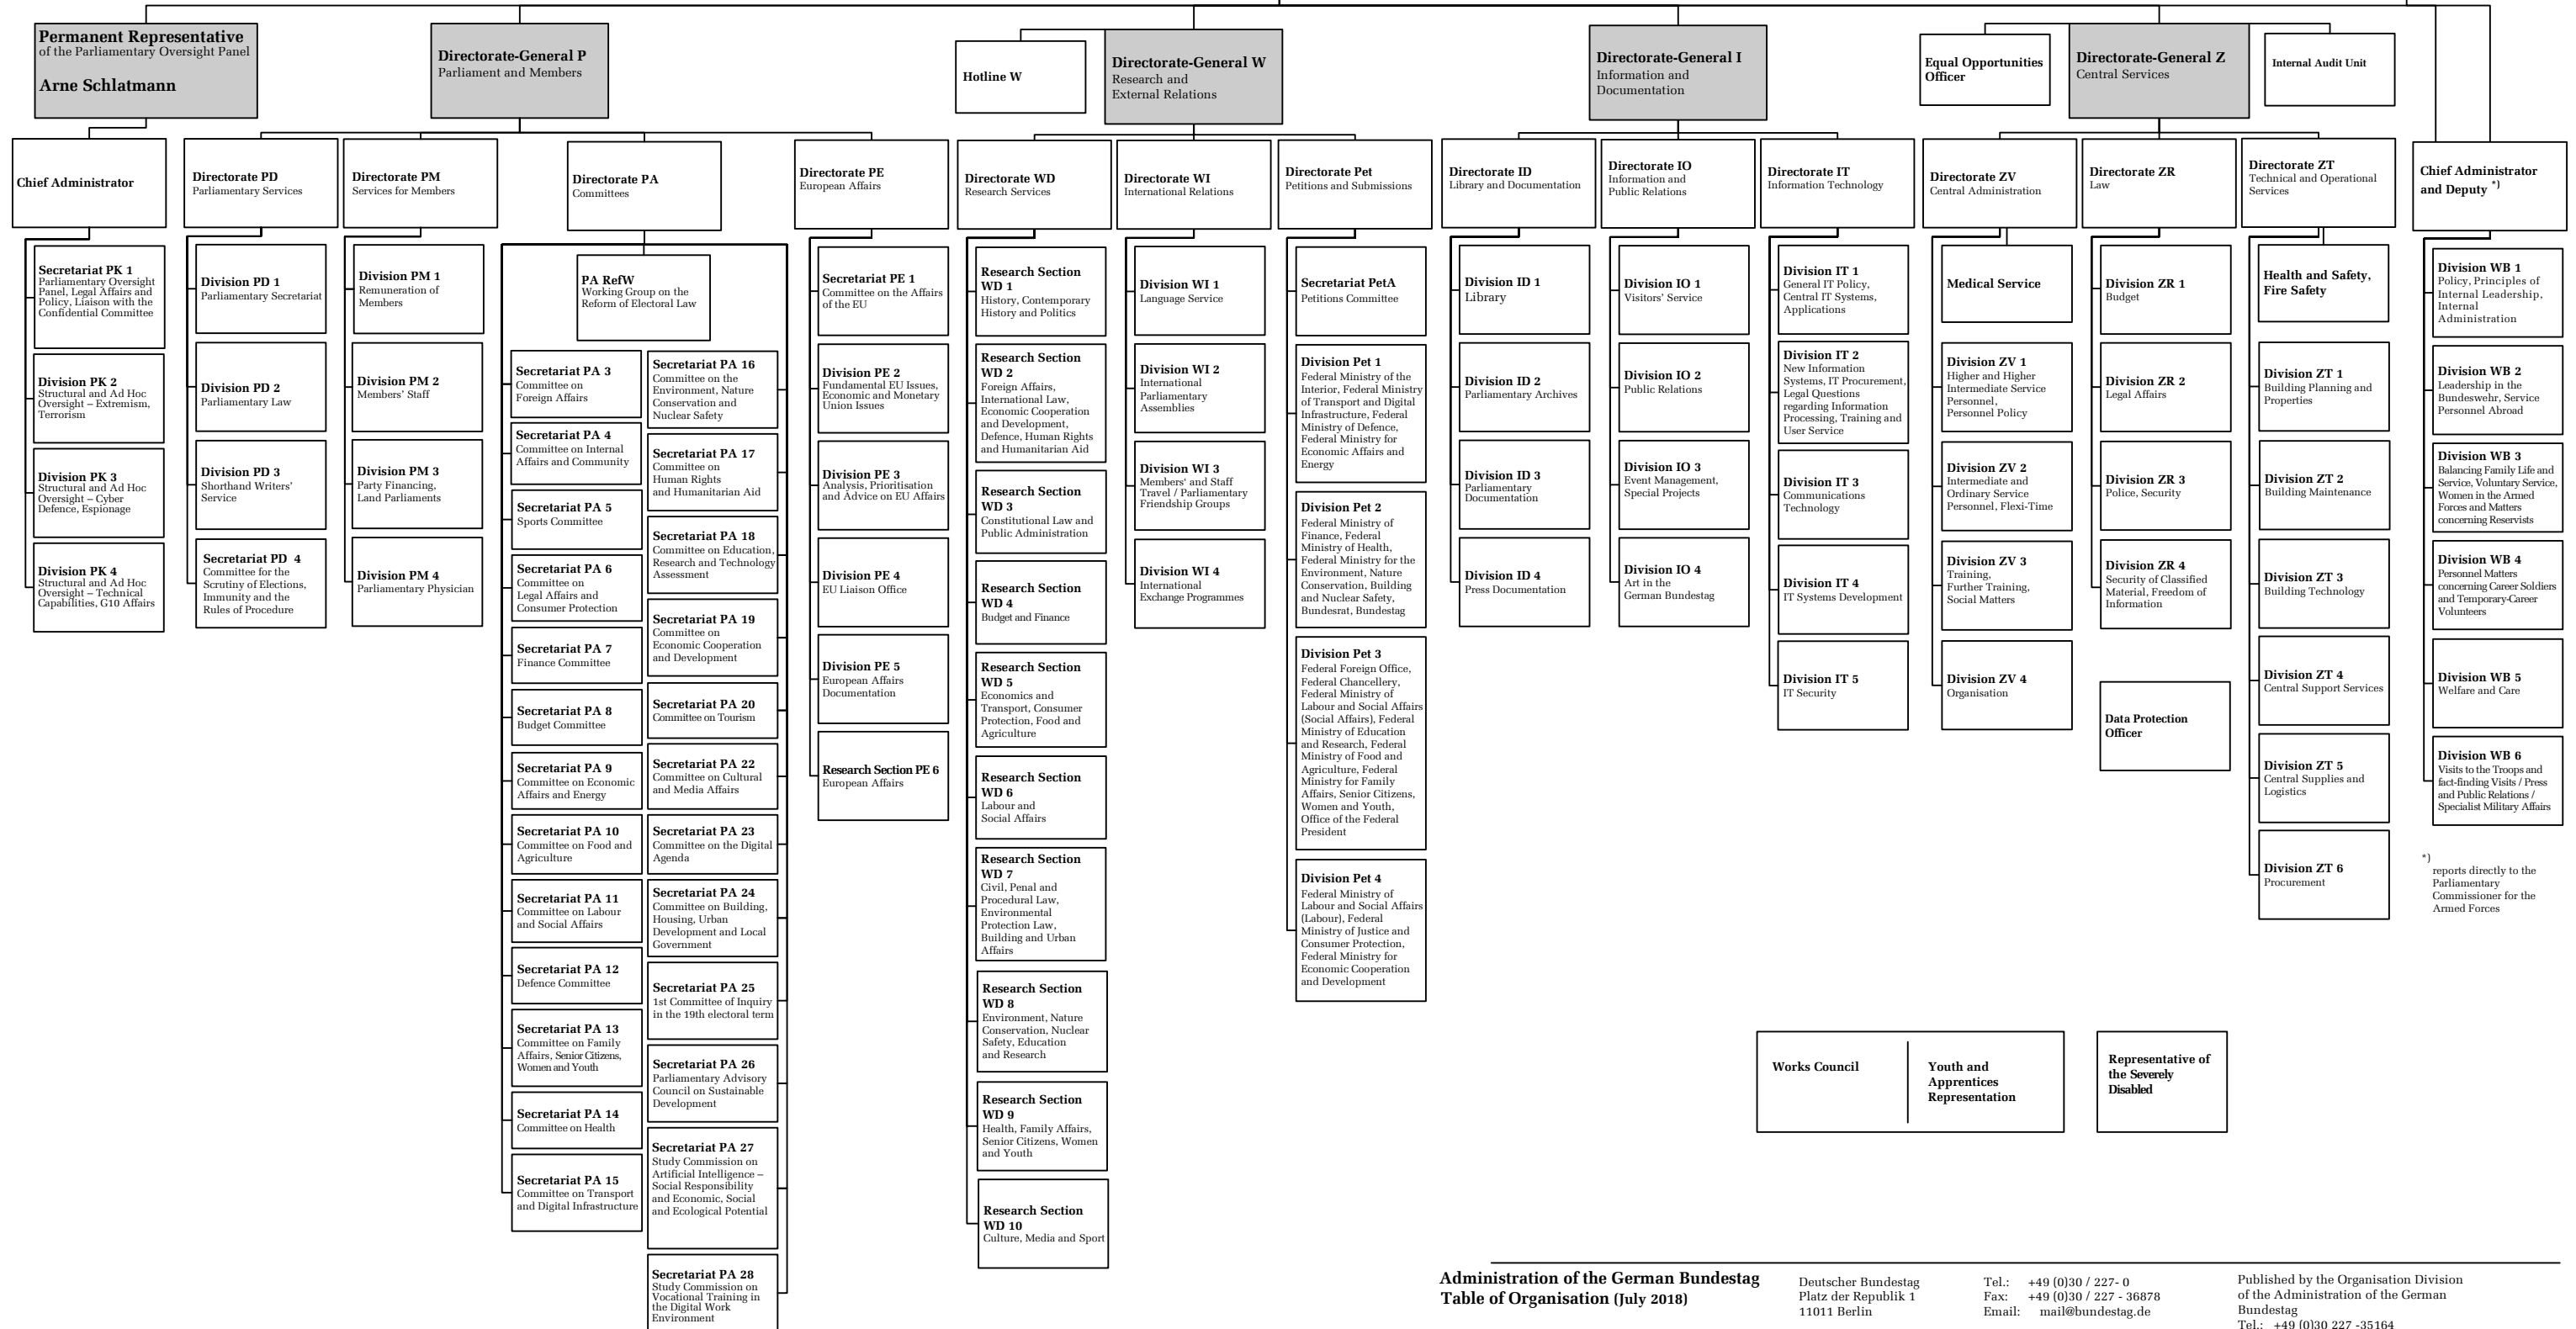

# Deutscher Bundestag

\*) reports directly to the Parliamentary Commissioner for the Armed Forces